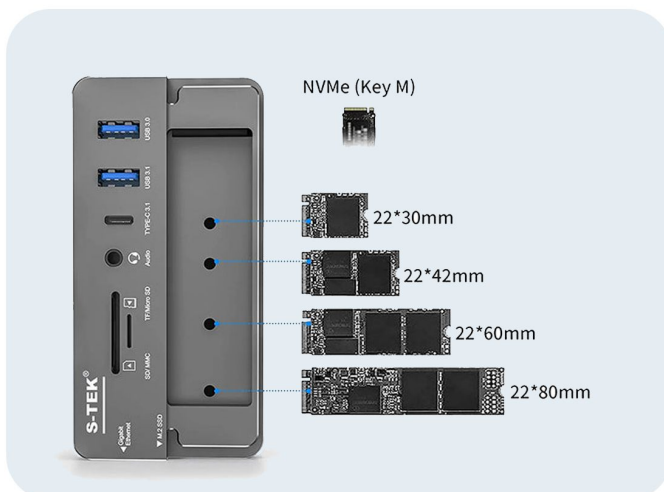

# S-TEK 10-in-1 Type C Hub with SSD M.2 Enclosure 8TB

Use our 10-in-1 Type C Hub to maximize the capabilities of your USB-C device. It includes an inbuilt SSD M.2 Enclosure with a massive 8TB storage capacity. This adaptable hub offers a variety of networking options and the ease of high-capacity storage in a svelte and compact package, enabling your computing experience like never before.

## Features

This 10-in-1 Type C Hub is a connectivity powerhouse. It has many connections, including USB 3.0, USB 2.0, HDMI, VGA, SD and microSD card slots, Gigabit Ethernet, and a 3.5mm audio jack. It also has a range of other connectors. This hub is perfect for professionals, creative, and multi-taskers because it allows you to easily connect a lot of devices and peripherals at once.

This hub's SSD M.2 enclosure embedded within it has an incredible 8TB of storage space. Store everything in your digital life securely and quickly with access to all of your files, including documents, pictures, and videos. With this hub, you can rest easy knowing you have enough room for everything. Quick Data Transfer: This hub's USB 3.0 ports provide lightning-fast data transfer.

# S-TEK 12 in 1 USB C Docking Station

S-TEK 12 in 1 USB C Docking Station is the perfect solution for professionals seeking enhanced connectivity. It is compact, functional, and designed to elevate your work setup. Made with premium materials, S-TEK ensures durability and reliability. Its cutting-edge design provides seamless integration and guarantees improved workflow. Our docking station is easy to use, suitable for professionals of all ages. Available in various sizes and colors. Target Audience: Professionals seeking streamlined connectivity solutions.