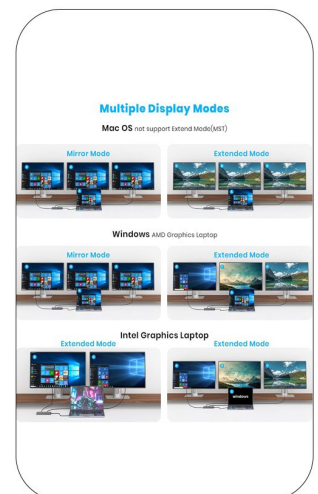

Compatible Devices

USB Flash Drives, Mouse, Keyboards, Laptops, Desktops, Printers, Card Reader