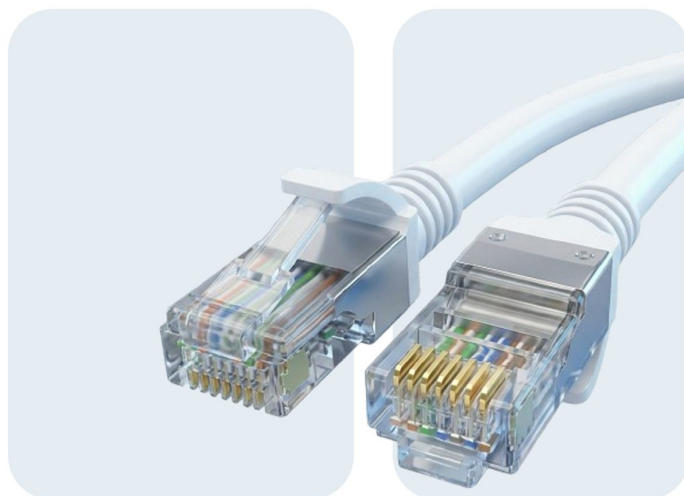

Features

Durable and Precise: This Ethernet patch cord is made with precision and durability in mind, ensuring outstanding performance with low interference.

Ideal for Gaming: With no loss of speed or dependability, its high-speed capabilities make it ideal for online gaming, video conferencing, streaming high-definition content, and transferring big files.

Adaptable: In addition to being sophisticated, it also guarantees adaptability and blends in well with a variety of settings, whether you're gaming or setting up a home office.