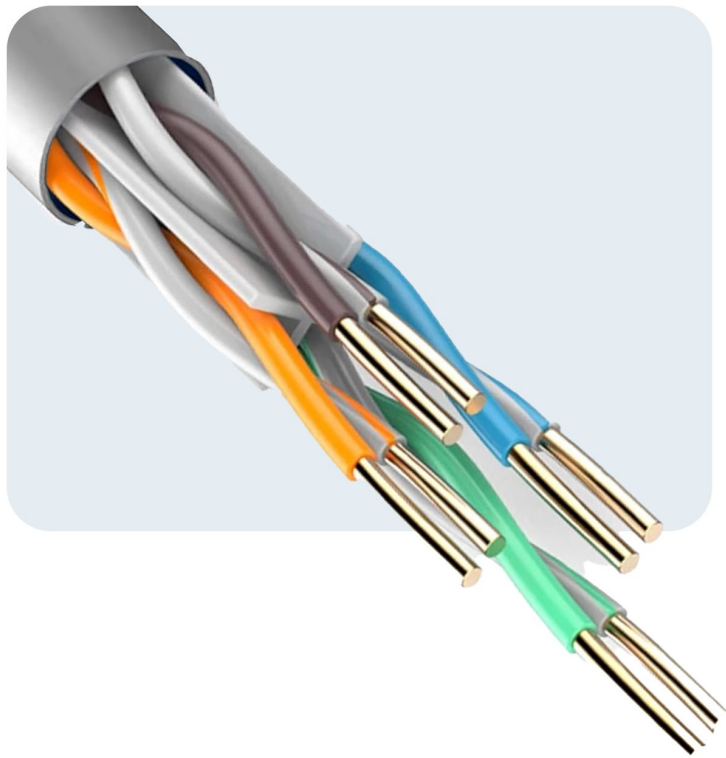

S-TEK UTP CAT-6 CABLE 305 MTR (PURE COPPER)

With the S-TEK CAT 7 Ethernet Cable, you can enter the future of high-speed connectivity. This technological marvel redefines network performance and offers a remarkably fast and stable connection for a wide range of devices.

Features

Patch Cable in AWG 24 +100% Pure Copper, 100% tested durable for family or engineering use

Connects a computer to a printer, router, switch box or other network component in a wired Local Area Network (LAN). Share server files, use a network printer, stream audio or videos, link computers through a network switch and more

Support Bandwidth 250MHz & Transmitting data at speeds of up to 1000 Mbps (or 1 Gigabit per second)