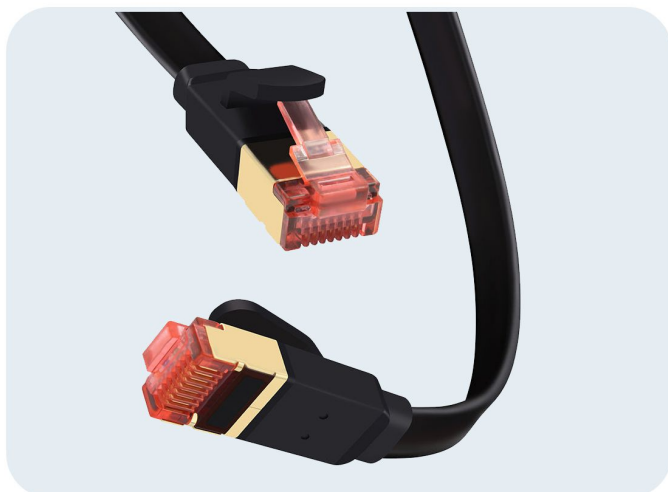

S-TEK CAT 7 Ethernet Cable High Speed Lan Cable

Double Shielding: This CAT 7 cable has double shielding in the form of SFTP (Shielded Foiled Twisted Pair), which guarantees reduced interference and improved protection against crosstalk and electromagnetic interference (EMI).

Color

Features

HIGH SPEED - Cat7 Ethernet cables support to 1000MHz and transmit speeds of up to 10Gbps, connect to LAN/WAN segments and networking gear at maximum speeds.

FLEXIBILITY - Flat Ethernet cables transmit flexibly under the carpet or on the smooth flat. With the cable clip to stick the Ethernet cable to the wall, which will protect the wall from being damaged.

RANGE OF APPLICATION - Cat7 flat ethernet cable perfect for the home server, Xbox, PS4, HDTV, Roku, and switch. Cat7 Ethernet cables are compatible with Cat5, Cat5e, Cat6, and Cat6A Ethernet cables.

S-TEK High Speed cat6 Ethernet Patch Cable LAN Cable

With this premium CAT-6 Ethernet patch cord, enjoy dependable networking and lightning-fast data transfer. This cable is made to perform at its best, guaranteeing quick and reliable connections between devices and lightning-fast data delivery for home and business networking applications.