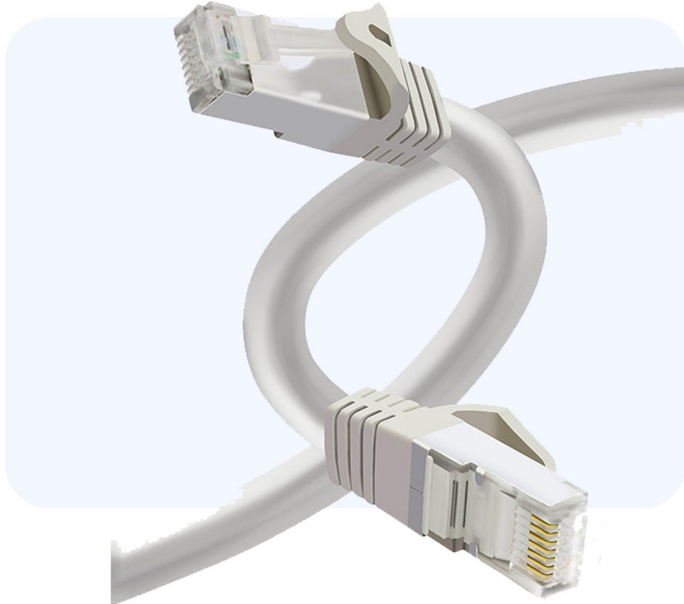

S-TEK CAT 7 Ethernet Cable High Speed Lan Cable

With the S-TEK CAT 7 Ethernet Cable, you can enter the future of high-speed connectivity. This technological marvel redefines network performance and offers a remarkably fast and stable connection for a wide range of devices.

- sizes
- 1M
- 2M
- 3M
- 5M
- 10M
- 15M
- 25M

Color

Features

Unleash the Power of Lightning: The S-TEK CAT 7 Ethernet Cable is designed to take your online experience to new heights by offering incredible data transfer rates of up to 10 Gbps. This cable promises seamless performance by ensuring a lag-free, high-bandwidth connection—perfect for gaming, streaming, or working on data-intensive tasks.

Uncompromising Shielding: With a double-shielded SFTP (Shielded Foiled Twisted Pair) design, this cable reduces crosstalk and interference to provide better signal transmission and quality. Strong shielding provides the best defense against electromagnetic interference, which makes it perfect for dependable, high-efficiency networks.

S-TEK CAT 7 Ethernet Cable High Speed Lan Cable

Double Shielding: This CAT 7 cable has double shielding in the form of SFTP (Shielded Foiled Twisted Pair), which guarantees reduced interference and improved protection against crosstalk and electromagnetic interference (EMI).