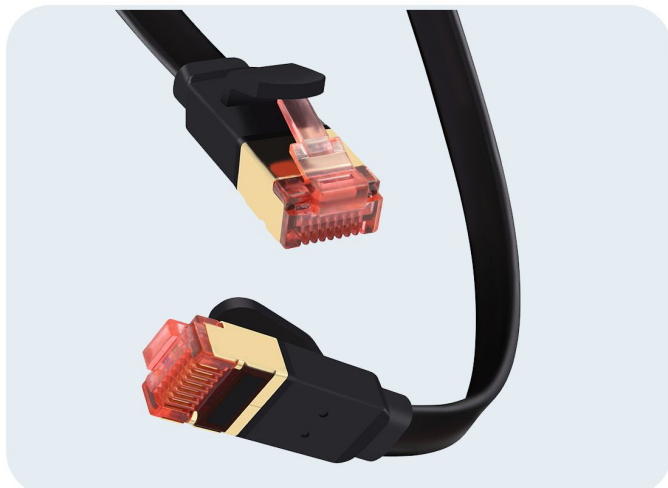

S-TEK CAT 7 Ethernet Cable High Speed Lan Cable

With the S-TEK CAT 7 Ethernet Cable, you can enter the future of high-speed connectivity. This technological marvel redefines network performance and offers a remarkably fast and stable connection for a wide range of devices.

- sizes
- 1M
- 2M
- 3M
- 5M
- 10M
- 15M
- 25M

Color

Features

Unleash the Power of Lightning: The S-TEK CAT 7 Ethernet Cable is designed to take your online experience to new heights by offering incredible data transfer rates of up to 10 Gbps. This cable promises seamless performance by ensuring a lag-free, high-bandwidth connection—perfect for gaming, streaming, or working on data-intensive tasks.

Uncompromising Shielding: With a double-shielded SFTP (Shielded Foiled Twisted Pair) design, this cable reduces crosstalk and interference to provide better signal transmission and quality. Strong shielding provides the best defense against electromagnetic interference, which makes it perfect for dependable, high-efficiency networks.

S-TEK CAT 7 Ethernet Cable High Speed Lan Cable

Double Shielding: This CAT 7 cable has double shielding in the form of SFTP (Shielded Foiled Twisted Pair), which guarantees reduced interference and improved protection against crosstalk and electromagnetic interference (EMI).