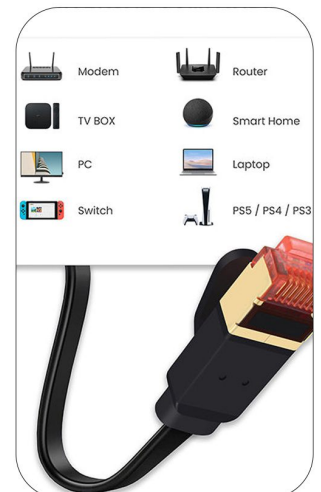

S-TEK CAT 7 Ethernet Cable High Speed Lan Cable

Double Shielding: This CAT 7 cable has double shielding in the form of SFTP (Shielded Foiled Twisted Pair), which guarantees reduced interference and improved protection against crosstalk and electromagnetic interference (EMI).

Color

Features

HIGH SPEED - Cat7 Ethernet cables support to 1000MHz and transmit speeds of up to 10Gbps, connect to LAN/WAN segments and networking gear at maximum speeds.

FLEXIBILITY - Flat Ethernet cables transmit flexibly under the carpet or on the smooth flat. With the cable clip to stick the Ethernet cable to the wall, which will protect the wall from being damaged.

RANGE OF APPLICATION - Cat7 flat ethernet cable perfect for the home server, Xbox, PS4, HDTV, Roku, and switch. Cat7 Ethernet cables are compatible with Cat5, Cat5e, Cat6, and Cat6A Ethernet cables.

S-TEK High Speed cat6 Ethernet Patch Cable LAN Cable