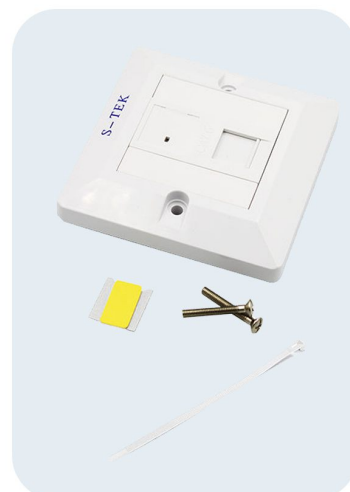

Support Bandwidth 250MHz & Transmitting data at speeds of up to 1000 Mbps (or 1 Gigabit per second)

S-TEK CAT-6 Network Wall Port RJ-45 Single Face Plate

Your network's organization and connectivity will be improved with the S-TEK CAT-6 Network Wall Port RJ-45 Face Plate. This carefully crafted faceplate offers a neat and effective answer for your networking needs by acting as a streamlined hub for your Ethernet connections.

Features

Suitable for Gigabit Ethernet Connections.

Shallow design requires minimal back-box depth.

High Quality Network Wall Socket for installation at offices designed for RJ-45 Cat-6 Port.

Designed for Offices and Household to organise network Cables and keep network cabling organised.

Made in Taiwan.

Easy-to-Install: It is easy to install, making it simple to configure your network connections. Easily connect your Ethernet connections by screwing the CAT-6 Keystone Jack into the faceplate. Whether for home or business use, the elegant design blends in flawlessly with any setting, and the sturdy construction guarantees a secure fit.