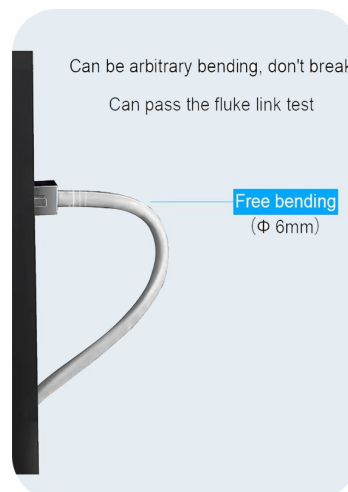

S-TEK UTP CAT-6 CABLE 305 MTR (PURE COPPER)

With the S-TEK CAT 7 Ethernet Cable, you can enter the future of high-speed connectivity. This technological marvel redefines network performance and offers a remarkably fast and stable connection for a wide range of devices.

Features

Patch Cable in AWG 24 +100% Pure Copper, 100% tested durable for family or engineering use

Connects a computer to a printer, router, switch box or other network component in a wired Local Area Network (LAN). Share server files, use a network printer, stream audio or videos, link computers through a network switch and more

Support Bandwidth 250MHz & Transmitting data at speeds of up to 1000 Mbps (or 1 Gigabit per second)