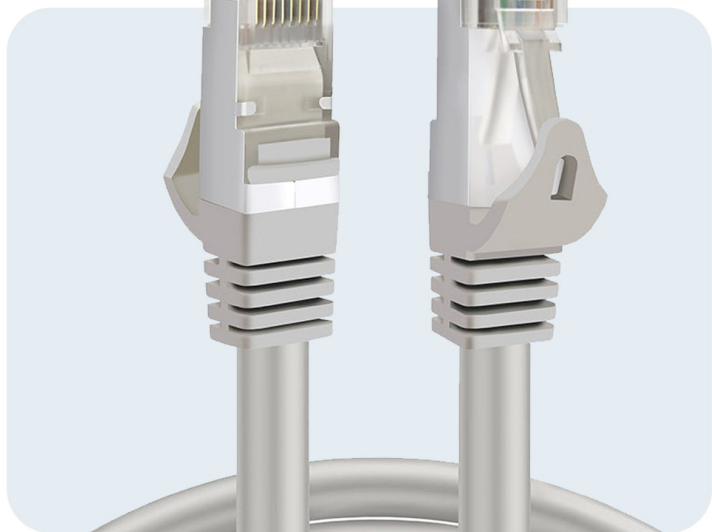

S-TEK CAT 7 Ethernet Cable High Speed Lan Cable

With the S-TEK CAT 7 Ethernet Cable, you can enter the future of high-speed connectivity. This technological marvel redefines network performance and offers a remarkably fast and stable connection for a wide range of devices.

- sizes
- 1M
- 2M
- 3M
- 5M
- 10M
- 15M
- 25M

Color

Features

Unleash the Power of Lightning: The S-TEK CAT 7 Ethernet Cable is designed to take your online experience to new heights by offering incredible data transfer rates of up to 10 Gbps. This cable promises seamless performance by ensuring a lag-free, high-bandwidth connection—perfect for gaming, streaming, or working on data-intensive tasks.

Uncompromising Shielding: With a double-shielded SFTP (Shielded Foiled Twisted Pair) design, this cable reduces crosstalk and interference to provide better signal transmission and quality. Strong shielding provides the best defense against electromagnetic interference, which makes it perfect for dependable, high-efficiency networks.

S-TEK CAT 7 Ethernet Cable High Speed Lan Cable

Double Shielding: This CAT 7 cable has double shielding in the form of SFTP (Shielded Foiled Twisted Pair), which guarantees reduced interference and improved protection against crosstalk and electromagnetic interference (EMI).