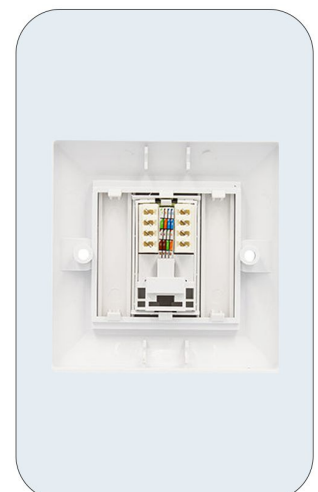

S-TEK CAT-6 Network Wall Port RJ-45 Single Face Plate

Your network's organization and connectivity will be improved with the S-TEK CAT-6 Network Wall Port RJ-45 Face Plate. This carefully crafted faceplate offers a neat and effective answer for your networking needs by acting as a streamlined hub for your Ethernet connections.

Features

Suitable for Gigabit Ethernet Connections.

Shallow design requires minimal back-box depth.

High Quality Network Wall Socket for installation at offices designed for RJ-45 Cat-6 Port.

Designed for Offices and Household to organise network Cables and keep network cabling organised.

Made in Taiwan.

Easy-to-Install: It is easy to install, making it simple to configure your network connections. Easily connect your Ethernet connections by screwing the CAT-6 Keystone Jack into the faceplate. Whether for home or business use, the elegant design blends in flawlessly with any setting, and the sturdy construction guarantees a secure fit.