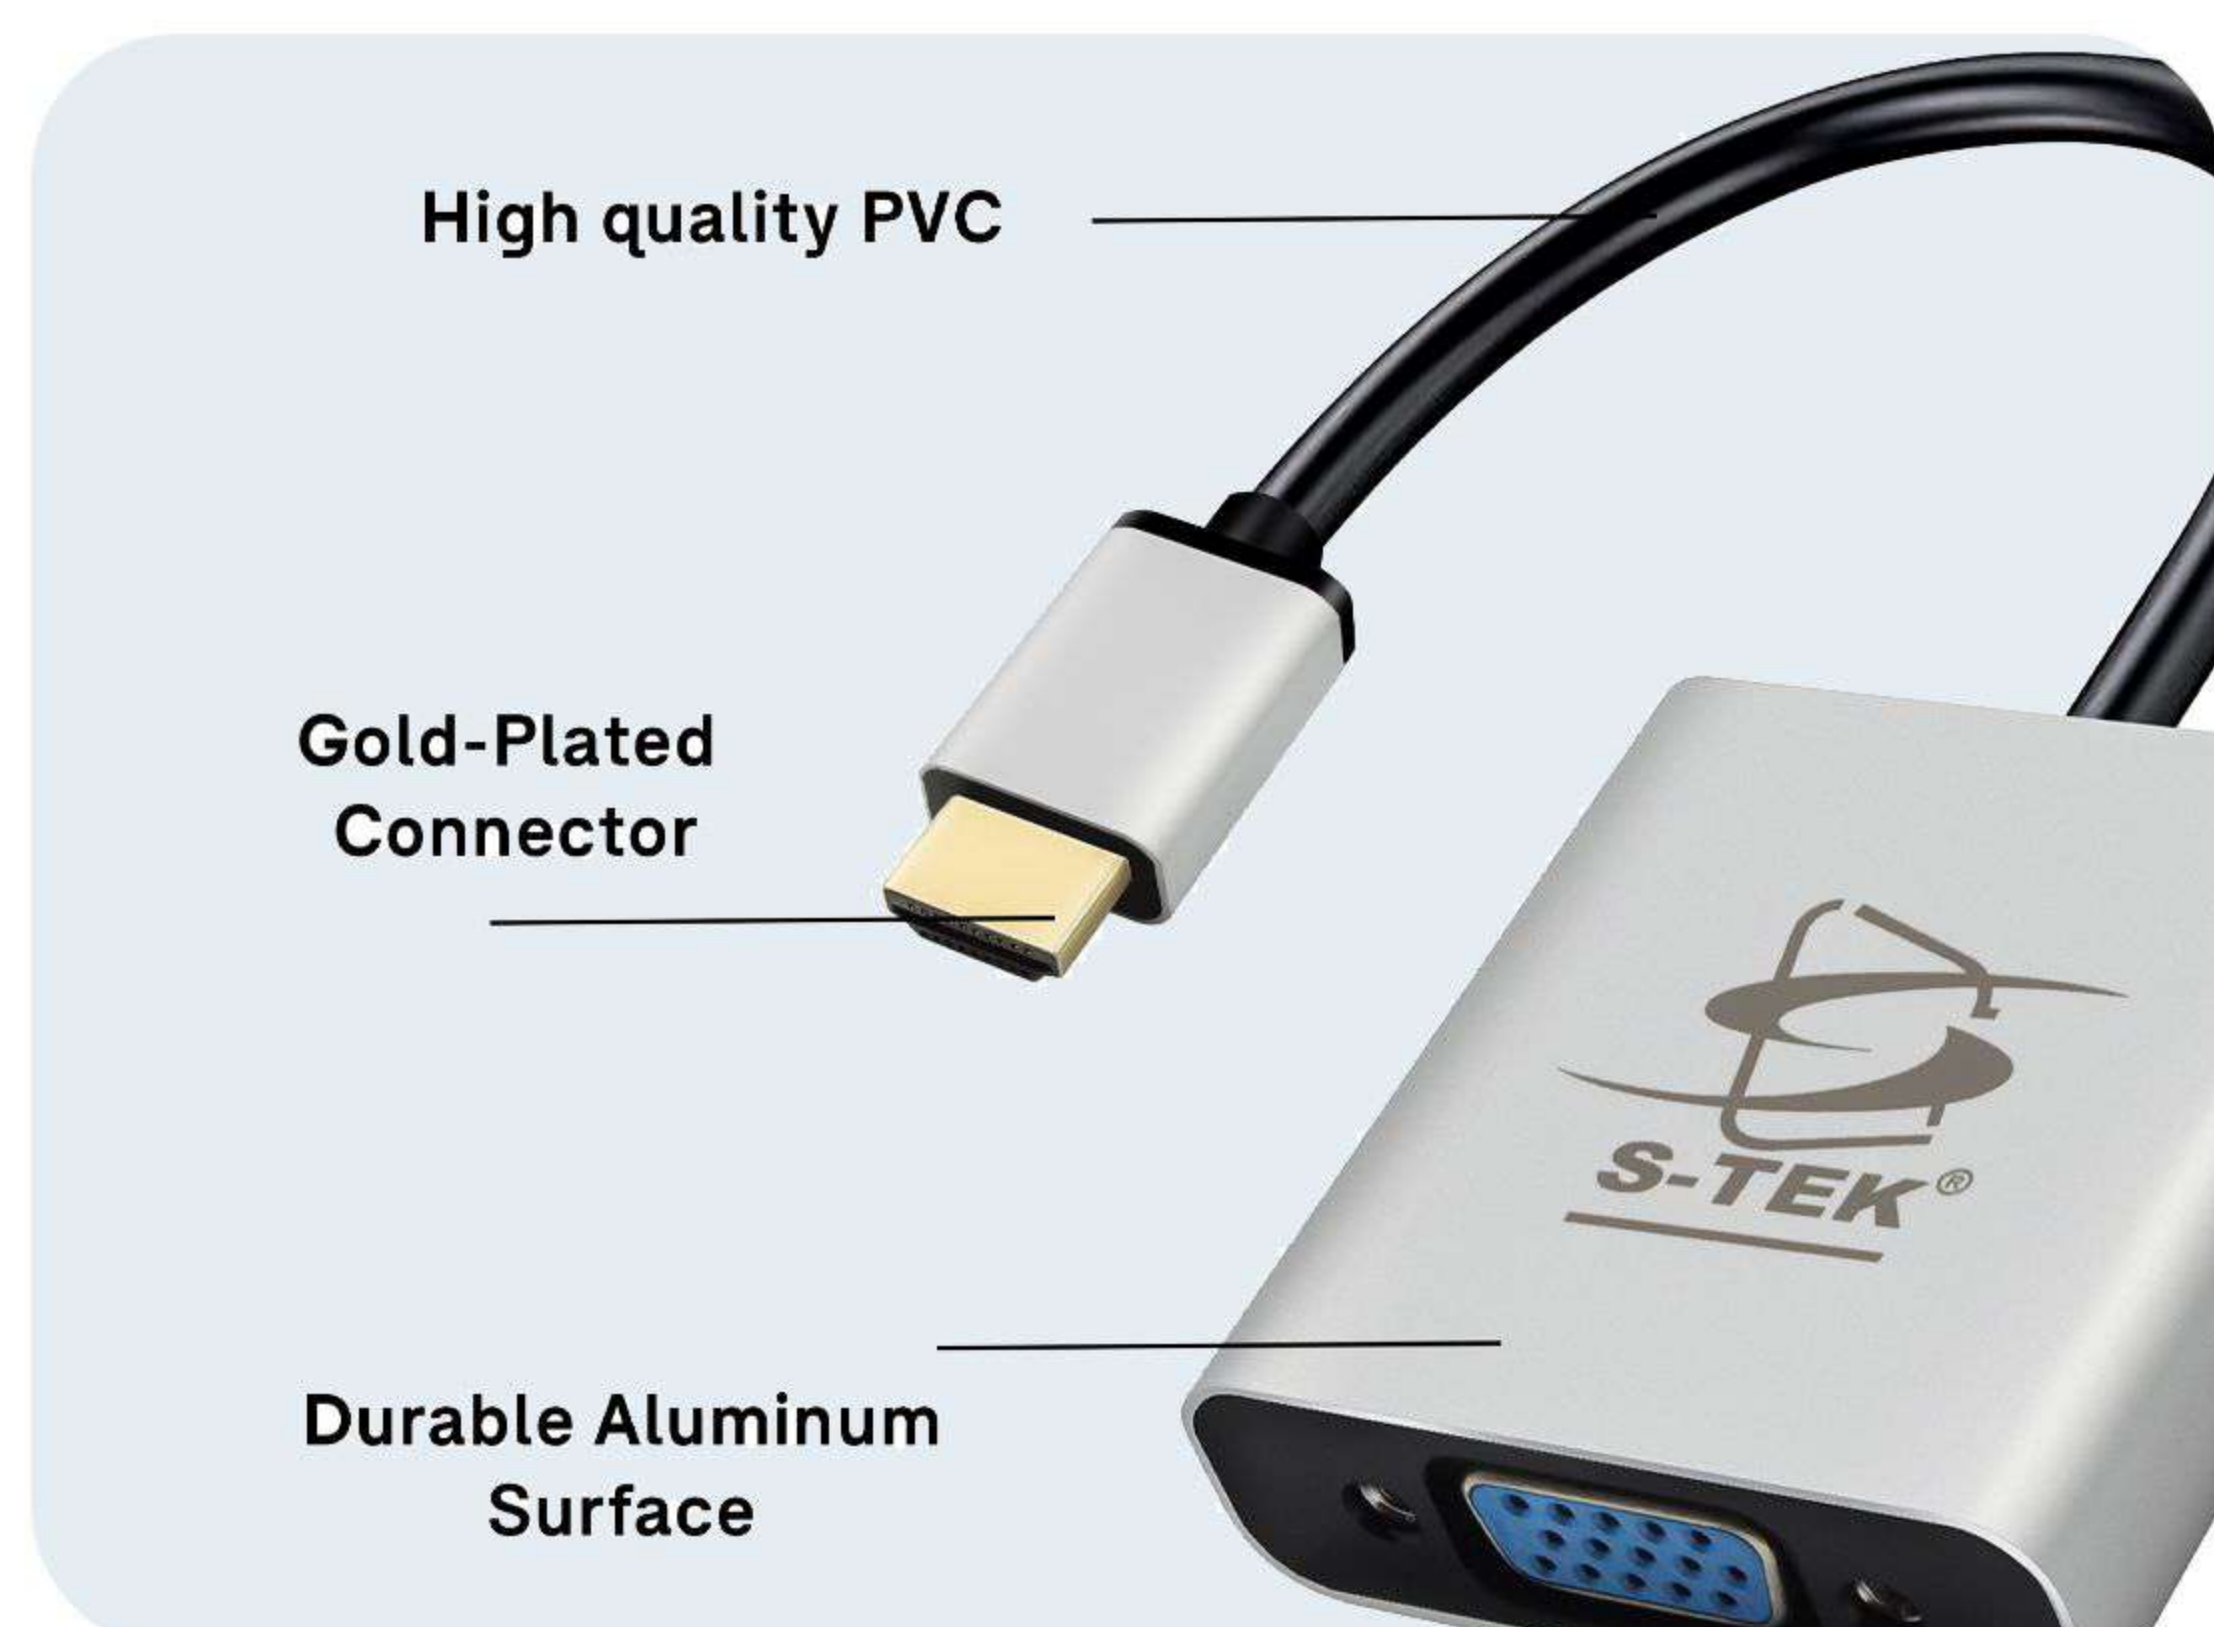

S-TEK HDMI TO VGA Adaptor 1080P

The S-TEK HDMI to VGA Adaptor offers flexible display options and easy connectivity. This adaptor, which is precision-engineered and protected by a sturdy metal shell, offers a dependable bridge between VGA monitors and HDMI-enabled devices, guaranteeing compatibility in a range of configurations.

Features

Reliable and Study: This adaptor's metal construction, which was crafted for dependability and longevity, guarantees resistance as well as elegant design. For professionals, educators, and hobbyists looking for a dependable way to connect their HDMI source to a VGA monitor, projector, or TV, this small and sturdy design is a great option.

High-quality Video and Images: With its support for 1080p Full HD resolution, this adaptor can generate high-quality video with colorful, clear images that are perfect for presentations, movies, gaming, and other media. Its plug-and-play capability makes setup simpler by doing away with the requirement for extra drivers or software.