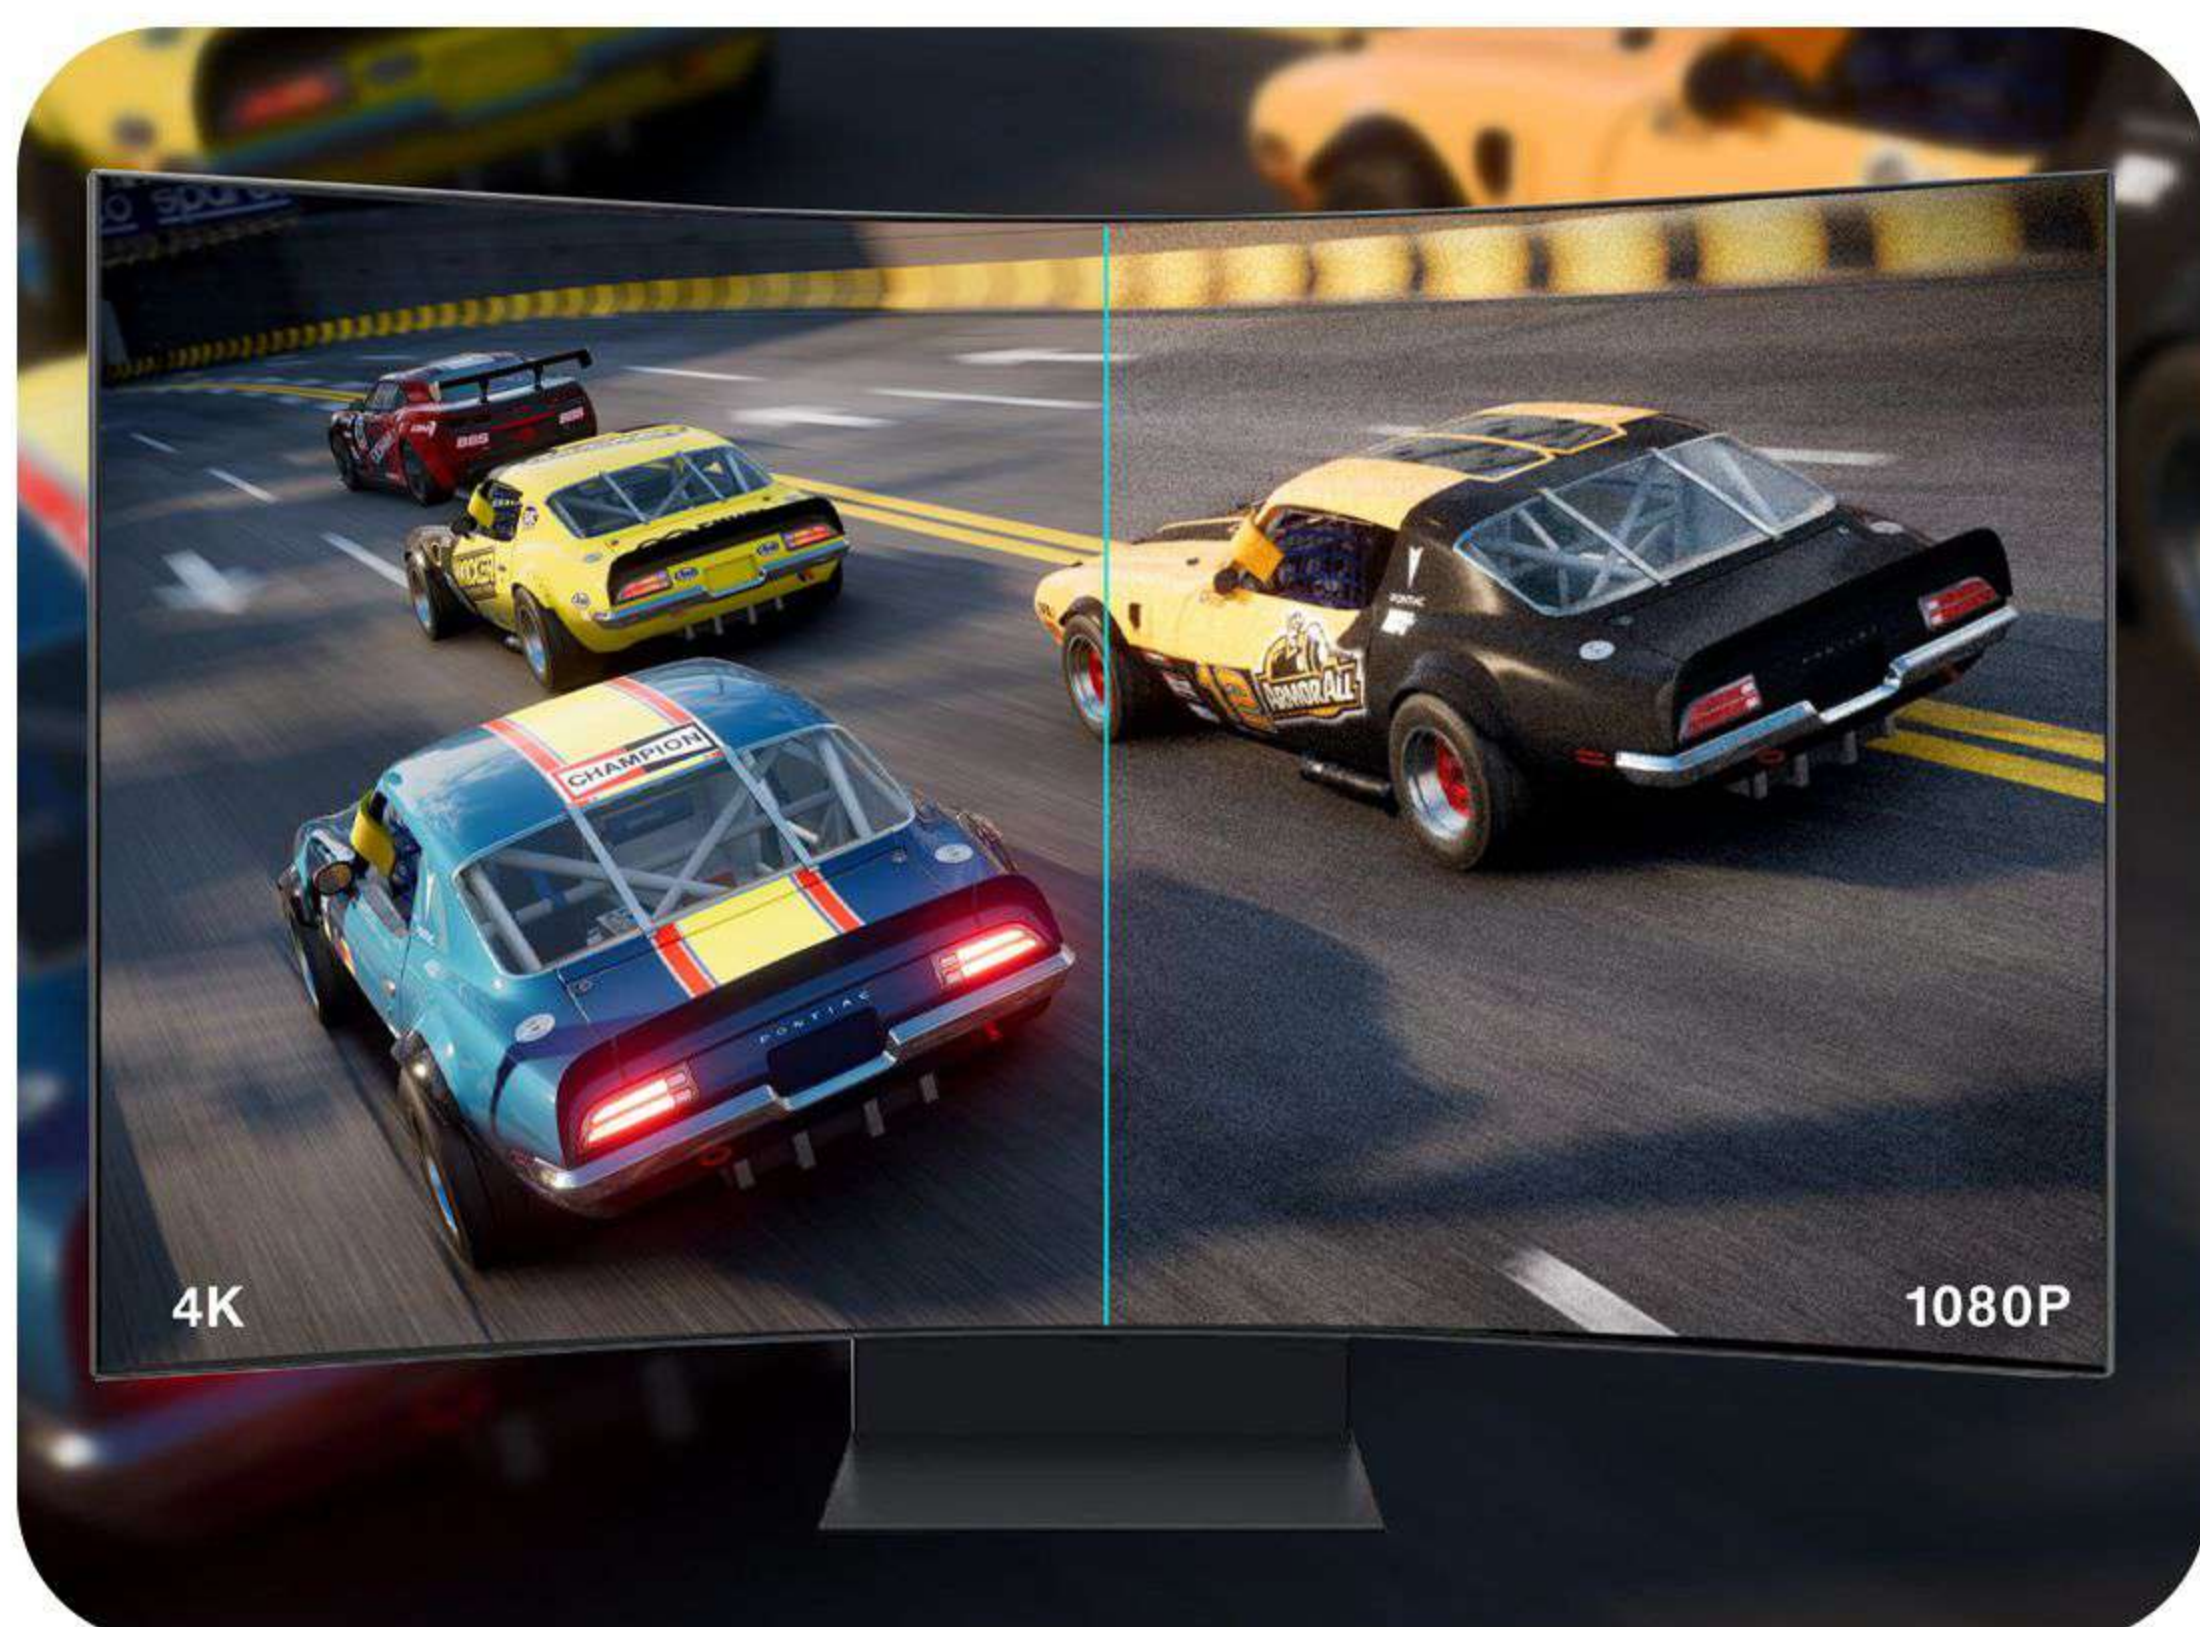

Features

Stable and Premium Transmission: This adaptor is made of sturdy metal that assures stability and high-quality transmission in addition to longevity. It provides a hassle-free way to connect your USB Type C devices to any HDMI-compatible monitor, TV, or projector, making it the ideal partner for presentations, entertainment, gaming, and more.

Clear and Crisp Visuals: Take in an immersive visual feast with crystal-clear 4K resolution at 60Hz, which guarantees every detail is portrayed vividly. The adaptor offers a comprehensive solution for your multimedia requirements by supporting both audio and video signals.

Easy-to-Use: Designed for ease of use, the S-TEK Type C to HDMI Adaptor is small, stylish, and lightweight. Put it in your pocket or purse and carry it with you everywhere you go, ready to turn any display into a networking powerhouse.