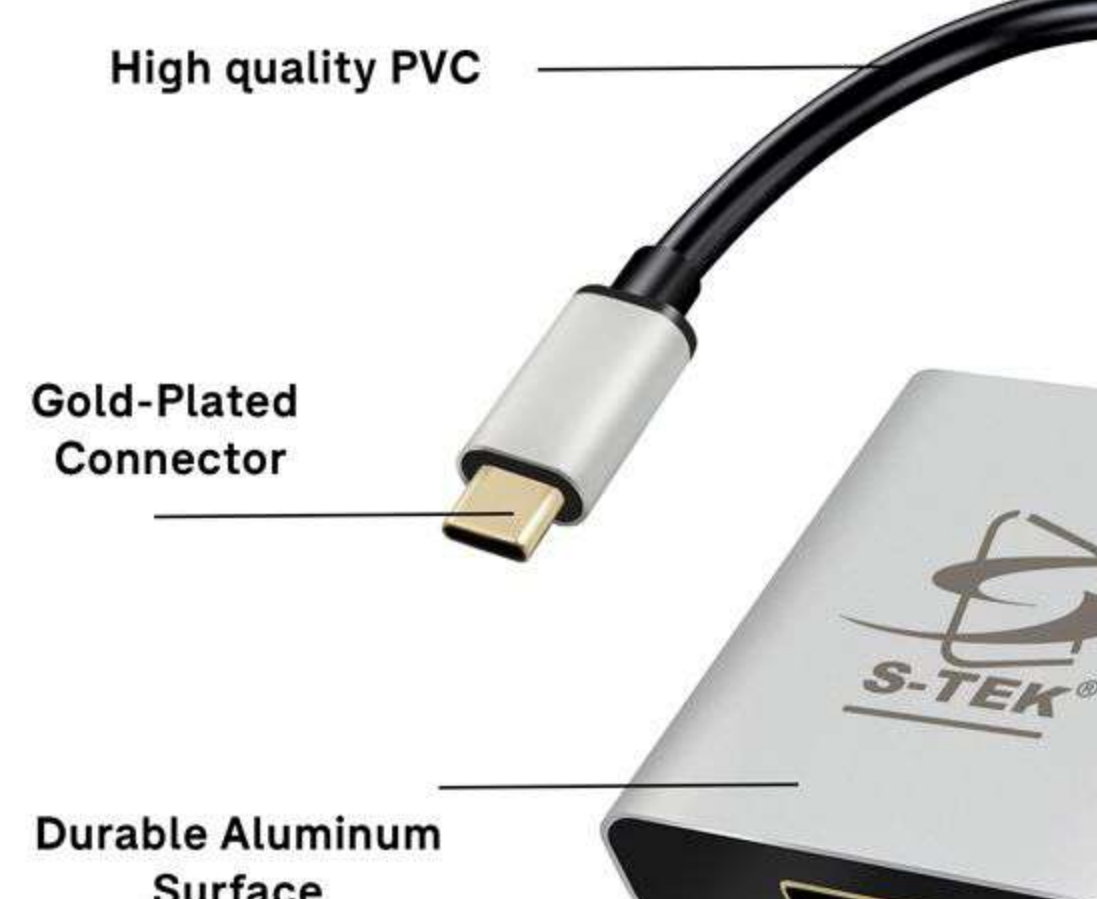

Built To Last

Ensure High Duration