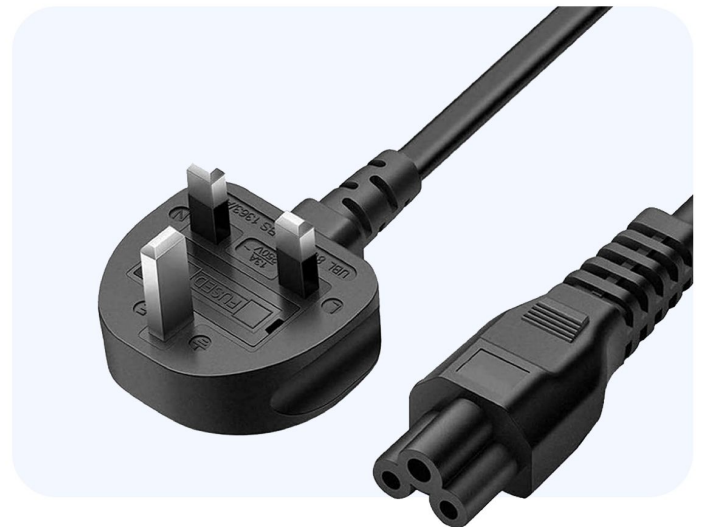

S-TEK Laptop Power Cable

The S-TEK Laptop Power Cable, is your dependable partner for quickly and easily charging your laptop. The power cable, which is made with durability and accuracy in mind, guarantees a smooth connection between your laptop and power source.

sizes

1.8M

3M

5M

10M

Features

Its sturdy construction and well-thought-out design ensure a snug fit and continuous power to keep your gadget charged and ready for use.

The power cable is the easiest way to power or charge your laptop because it is compatible with a variety of laptops. Because of its adaptability, it's a must-have item for daily use whether you work in an office, on the go, or from home.

Enjoy the assurance that this power cable is long-lasting. It is a dependable option for your charging needs due to its long lifespan, robust construction, and dependable performance.